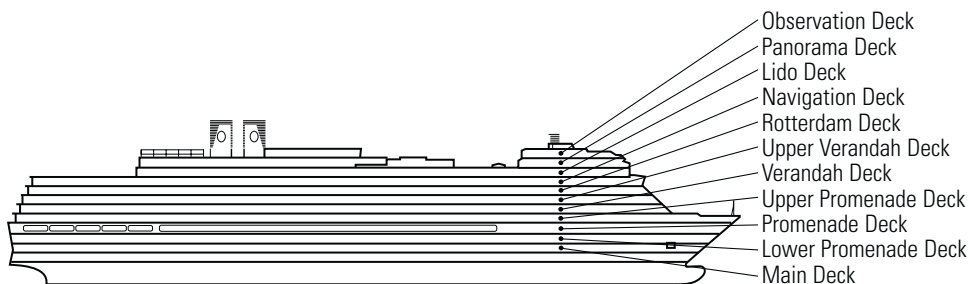

Important Note: Not all staterooms within each category have the same furniture configuration and/or facilities. Appropriate symbols within the rooms on the deck plans describe differences from the stateroom descriptions below.

All information is subject to change.

STATEROOM SYMBOL LEGEND

- Triple (2 lower beds, 1 sofa bed)
- Quad (2 lower beds, 1 sofa bed, 1 upper)
- △ Partial sea view
- × Fully obstructed view
- + Connecting rooms
- Shower only
- ♠ Single sink vanity
- Staterooms have solid steel verandah railings instead of clear-view Plexiglas® railings
- ♿ Staterooms SA7058 and SA7057 are wheelchair accessible, bathtub and roll-in shower. Staterooms V8119, V8116, I-8033, V8026, V8025, VB6052, VB6049, VA6002, VA6001, VF5140, VF5135, VF5054, VF5051, SY5002, SY5001, VD4134, VD4131, H4092, H4089, VD4052, VD4051, D1100, D1099, C1082, C1081, J1074, N1012 & N1011 are wheelchair accessible, roll-in shower only.

OCEAN-VIEW STATEROOMS

C **D** **DD** **E** **F**

Large: 2 lower beds convertible to 1 queen-size bed, bathtub & shower.
Approximately 185 sq. ft.

INTERIOR STATEROOMS

J **K**

Large or Standard: 2 lower beds convertible to 1 queen-size bed, shower.
Approximately 170–200 sq. ft.

N

Standard: 2 lower beds convertible to 1 queen-size bed, shower.
Approximately 170–200 sq. ft.